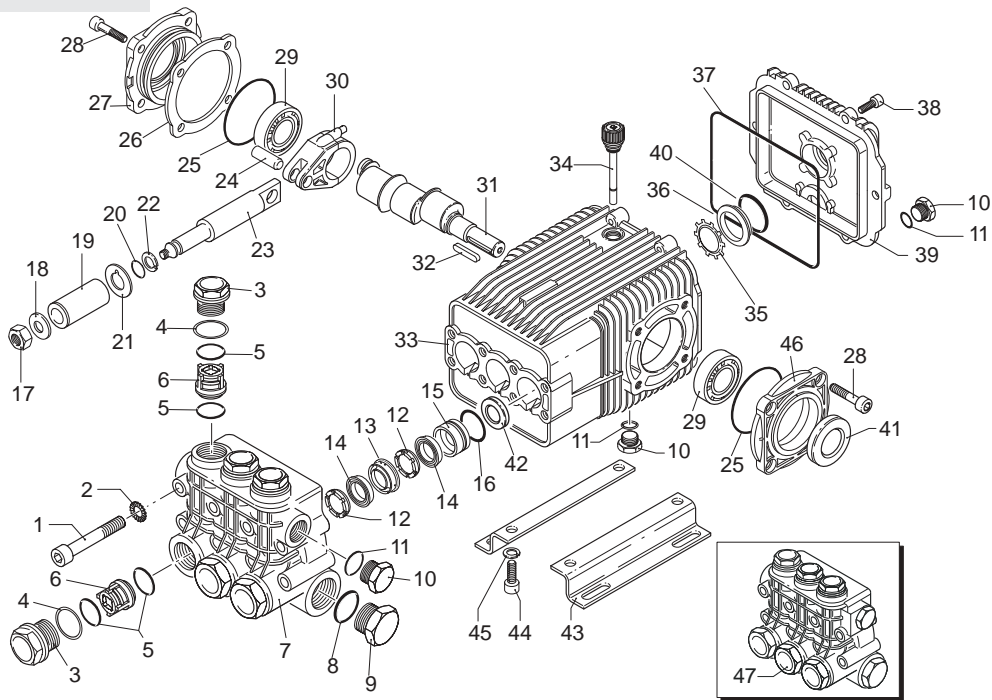

XWT 550 RPM

Pos.	Code	Description	Qty.	Pos.	Code	Description	Qty.
1	1940260	Bolt (442 in/lbs)	8	40	1140450	O-Ring	1
2	650530	Washer	8	41	820680	Oil seal	1
3	1940140	Valve cap (602 in/lbs)	6	42	1940560	Oil seal	3
4	1941970	Valve cap 1/4" threaded	1	43	1940370	Mounting rail	2
5	1940150	Back-up ring	6	43b	2748	1-1/4" Rail Kit	1
6	1140450	O-Ring	12	44	1940380	Bolt	4
7	1949050	Complete valve	6	45	200231	Washer	4
8	1941550	Pump head	1	46	1941240	Drive side cover	1
9	550350	O-Ring	1	47	1949205	Complete pump head	1
10	1140300	Plug 3/4G	1				
11	1980740	Plug 3/8G	3				
12	740290	O-Ring	3				
13	1941570	Head ring	6				
14	1140280	Front plunger guide	3				
15	820630	High & Low pressure packing	6				
16	1941560	Rear plunger guide	3				
17	1140490	O-Ring	3				
18	1940570	Nut (106 in/lbs)	3				
19	1940580	Washer	3				
20	1140190	Piston	3				
21	880840	O-Ring	3				
22	1140160	Slinger	3				
23	1940120	Ring	3				
24	1940070	Piston rod	3				
25	1940060	Connecting rod pin	3				
26	1941380	O-Ring	2				
27	1941390	0.05 mm shim	1-3				
28	1941400	0.10 mm shim	1-3				
29	1941410	0.19 mm shim	1-3				
30	1941420	0.25 mm shim	1-3				
31	1949011	Side cover	1				
32	850370	Bolt (217 in/lbs)	8				
33	1140410	Bearing	2				
34	1940050	Con-rod (89 in/lbs)	3				
35	1940160	Crank shaft	1				
36	650250	Key	1				
37	1941330	Crankcase	1				
38	1140370	Oil cap	1				
39	1260430	Snap ring	1				
	1260250	Oil sight glass	1				
	1940410	O-Ring	1				
	1200430	Bolt (89 in/lbs)	6				
	1949010	Rear cover	1				

Legend

Ø28

XWT21.18 550 RPM

Repair Kits

Water Seals		Valves		Pistons		Oil Seals	
Kit 1853		Kit 2780		Kit 1849		Kit 2781	
Pos.	Qty.	Pos.	Qty.	Pos.	Qty.	Pos.	Qty.
12	6	5	6	19	3	25	2
14	6	6	6			37	1
16	3					41	1
						42	3

Piston Guides

Kit 2507

Pos. Qty.

13	3
15	3

Special Parts

Code	Description	Qty.
2036	Viton water seals Ø28	1