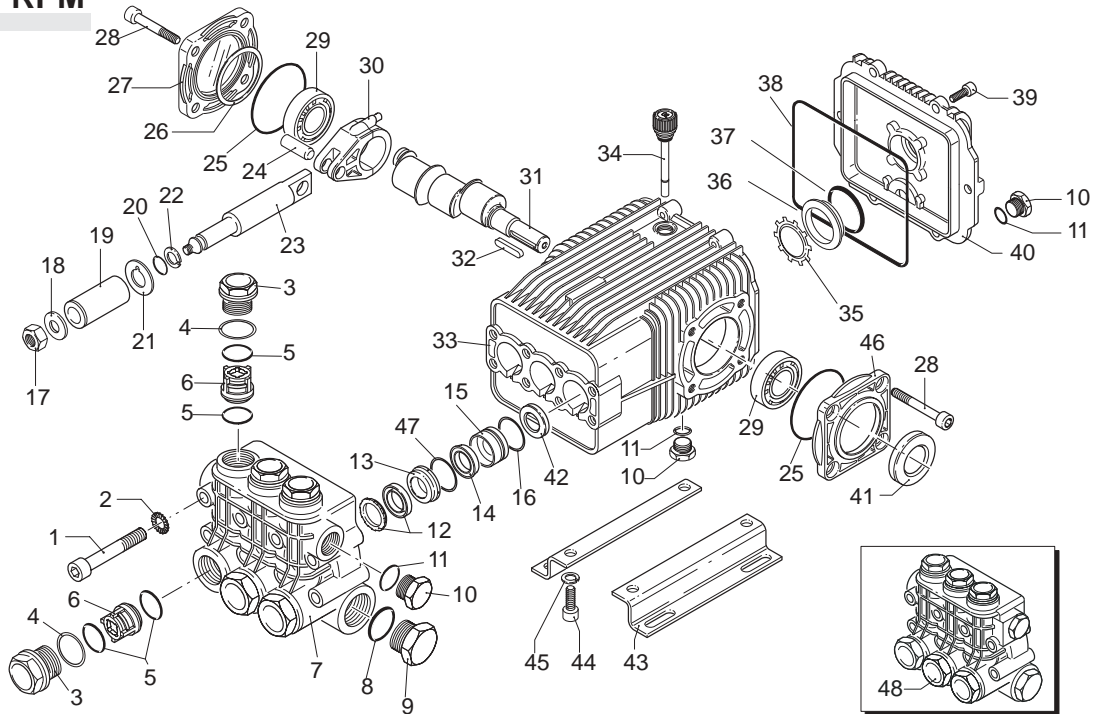

XW 1450 RPM

Pos.	Code	Description	Qty.
1	1940260	Head bolt (442 in/lbs)	6
2	650530	Washer	6
3	1940140	Valve cap (602 in/lbs)	6
3	1941970	Valve cap 1/4" threaded	1
4	1940150	Back-up ring	6
5	1140450	O-Ring	12
6	1949050	Complete valve	6
7	1940021	Pump head	○□▽ 1
7	1941210	Pump head	◆ 1
8	550350	O-Ring	1
9	1140300	Plug 3/4G	1
10	1980740	Plug 3/8G	3
11	740290	O-Ring	3
12	1940440	High pressure packing w/ring	Ø20 3
12	1940270	High pressure packing w/ring	Ø22 3
13	1940430	Front piston guide	Ø20 3
13	1940200	Front piston guide	Ø22 3
14	1940470	Low pressure seal	Ø20 3
14	1940480	Low pressure seal	Ø22 3
15	1940450	Rear piston guide	Ø20 3
15	1940460	Rear piston guide	Ø22 3
16	820490	O-Ring	3
17	1940570	Nut (106 in/lbs)	3
18	1940580	Washer	3
19	1420430	Piston	Ø20 3
19	1420120	Piston	Ø22 3
20	880840	O-Ring	3
21	960460	Slinger	3
22	1940120	Back-up ring	3
23	1940070	Guiding piston	3
24	1940060	Piston pin	3
25	1941380	O-Ring	2
26	1941390	0,05 mm shim	1-3
26	1941400	0,10 mm shim	1-3
26	1941410	0,19 mm shim	1-3
26	1941420	0,25 mm shim	1-3
27	1949011	Complete side cover	1
28	850370	Bolt (217 in/lbs)	8
29	1140410	Bearing	2
30	1940050	Con-rod (89 in/lbs)	3
31	1940520	Crankshaft	○ 1
31	1940180	Crankshaft	□ 1
31	1940160	Crankshaft	▽◆ 1

Pos.	Code	Description	Qty.
32	650250	Key	1
33	1941330	Pump housing	1
34	1140370	Oil cap	1
35	1260430	Snap ring	1
36	1260250	Oil sight glass	1
37	1140450	O-Ring	1
38	1940410	O-Ring	1
39	1200430	Bolt (89 in/lbs)	6
40	1949010	Complete cover	1
41	820680	Oil seal	1
42	1940560	Oil seal	3
43	1940370	Mounting rail	2
43b	2748	1-1/4" Rail Kit	1
44	1940380	Bolt	4
45	200231	Washer	4
46	1941240	Open bearing sup	1
47	1941220	Split O-Ring	3
48	1949200	Complete pump head	Ø20 1
48	1949201	Complete pump head	Ø22 1

Code	Description	Qty.
2778	Viton water seals Ø20	1
2779	Viton water seals Ø22	1
980069	Packing extractor	1