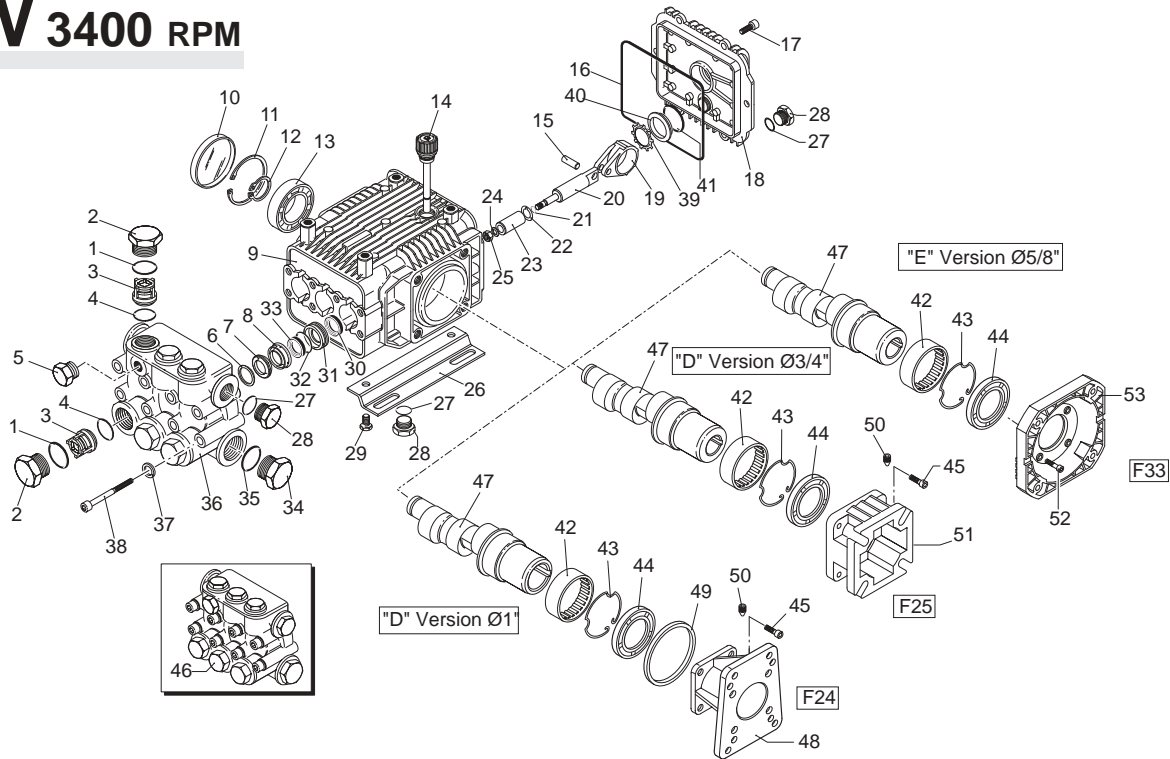

XMV 3400 RPM

Pos.	Code	Description	Qty.
1	960160	O-Ring	6
2	1260162	Valve cap (442 in/lbs)	6
3	1260162T	Valve Cap 1/4" threaded (442 in/lbs)	1
4	1269050	Complete valve	6
5	880830	O-Ring	6
6	620301	Plug 1/8G	1
7	1780130	Support ring	3
8	1260130	High pressure packing	3
9	1780090	Piston guide	3
10	1780010	Pump body	1
11	1266740	Cap	1
12	1260790	Circlip	1
13	1780550	Snap ring	1
14	1780490	Bearing	1
15	880130	Oil cap	1
16	1780050	Piston pin	3
17	1780510	O-Ring	1
18	1200430	Bolt (89 in/lbs)	6
19	1789010	Complete cover	1
20	1780040	Con rod	3
21	1780060	Guiding piston	3
22	480480	O-Ring	3
23	1260091	Washer (slinger)	3
24	1780070	Plunger	3
25	1260100	Piston washer	3
26	1260110	Nut (106 in/lbs)	3
26b	1380141	Mounting rail	2
26c	2729	5/8" Rail Kit	1
27	2633H	2-5/8" Rail Kit	1
28	740290	O-Ring	3
29	1980740	3/8" G plug	3
30	1260470	Bolt	4
31	1260460	Seal	3
32	1780100	Rear piston guide	3
33	770260	O-Ring	3
34	1260440	Low pressure seal	3
35	820361	Brass Plug	1
36	180101	O-Ring	1
37	1780380	Pump head	1
38	1381550	Washer	8
39	1322730	Head bolt (133 in/lbs)	8
40	1260430	Snap ring	1
41	1260250	Oil sight glass	1

Pos.	Code	Description	Qty.
41	1140450	O-Ring	1
42	1321190	Bearing	1
43	1321080	Snap ring	1
44	480671	Oil seal	1
45	180030	Bolt	4
46	1789200	Pump head pre assem.	1
47	1780340	Hollow shaft Ø1"	○ 1
47	1780920	Hollow shaft Ø1"	□ 1
47	1780330	Hollow shaft Ø1"	▽ 1
47	1780590	Hollow shaft Ø3/4"	○ 1
47	1780930	Hollow shaft Ø3/4"	□ 1
47	1780860	Hollow shaft Ø5/8"	◆ 1
48	1597	Gas engine flange	1
49	1780430	Bushing	1
50	820440	Set screw	1
51	1780580	Gas engine flange	1
52	620610	Bolt	1
53	1780910	Electric motor flange	1

Legend			
Ø15	Ø15	Ø15	Ø15
For ○	For □	For ▽	For ◆
XMV3G25	XMV3.5G22	XMV4G20	XMV2G25
XMV3G26	XMV3.5G25	XMV4G22	
XMV3G27	XMV3.5G30	XMV4G25	
XMV3G30		XMV4G30	

Repair Kits

Water Seals	Valves	Pistons	Oil Seals
Kit 2741	Kit 1864	Kit 2544	Kit 2787
Pos. Qty.	Pos. Qty.	Pos. Qty.	Pos. Qty.
7 3	3 6	21 3	10 1
32 3	4 6	22 3	16 1
33 3		23 3	30 3
		24 3	44 1
		25 3	