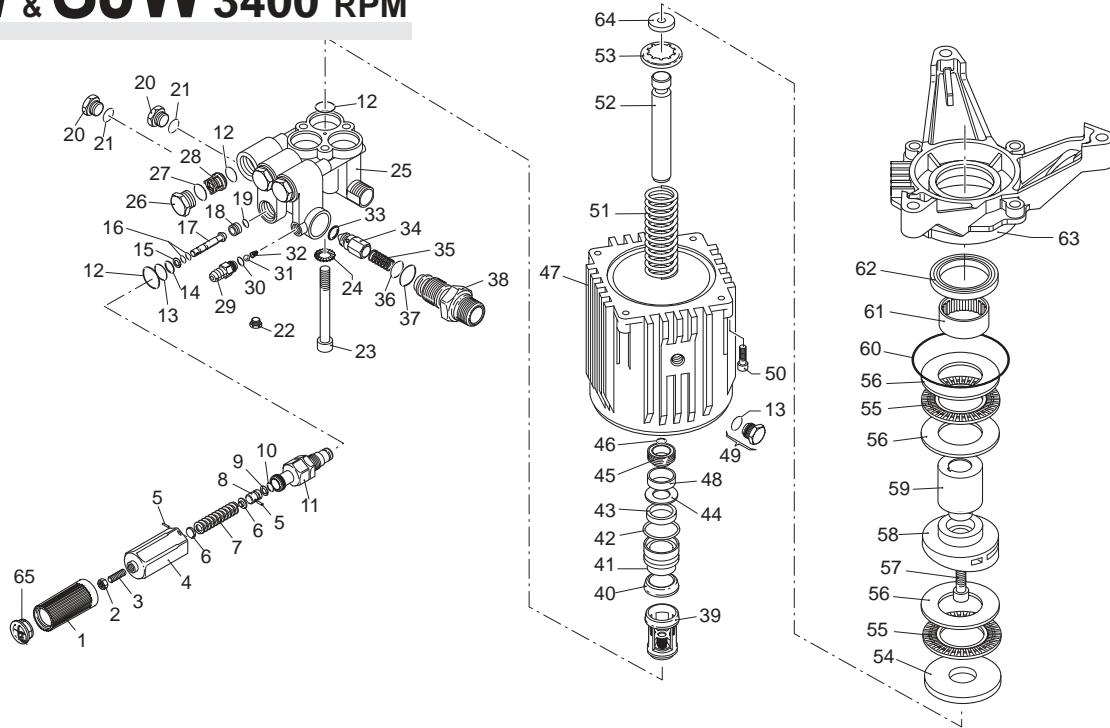

XJW & SJW 3400 RPM

Pos.	Code	Description	Qty.
1	1981780	Adjusting cap cover	1
2	1980300	Nut	1
3	1540560	Adjusting screw	1
4	1980390	Adjusting cap	1
5	1080070	Pin	2
6	1980220	Spring plate	2
7	1271070	Spring	1
8	1080041	Upper piston	1
9	1080401	Ring	1
10	1080250	O-Ring	1
11	1980210	Piston guide	1
12	880830	O-Ring	7
13	740290	O-Ring	1
14	800560	O-Ring	1
15	1271170	Back-up ring	1
16	1080190	O-Ring	2
17	1271160	Lower piston	1
18	1980200	Piston seat	1
19	1470210	O-Ring	1
20	880581	Plug 1/4G	2
21	820510	O-Ring	2
22	620301	Plug	1
23	1980310	Head bolt (443 in/lbs)	3
24	650530	Washer	3
25	1980020	Pump head	1
26	1260162	Valve cap (443 in/lbs)	3
27	960160	O-Ring	3
28	1269050	Discharge valve	6
29	1560490	Injector barb	1
30	480480	O-Ring	1
31	1250280	Ball	1
32	1560520	Spring	1
33	1460430	O-Ring	1
34	1540170	Shutter valve	1
35	1080091	Spring	1
36	394280	O-Ring	1
37	1200690	O-Ring	1
38	1270140	Chemical injector	1
39	1989050	Inlet valve	3
40	1342761	High pressure packing	3
41	1980180	Piston guide	3

Pos.	Code	Description	Qty.
42	770130	O-Ring	3
43	1260440	Low pressure seal	3
44	1980170	Seal retainer	3
45	1980410	Oil seal	3
46	770090	O-Ring	1
47	1980010	Crankcase body	1
48	740290	O-Ring	3
49	1980740	Plug	1
50	180030	Bolt (228 in/lbs)	4
51	1981140	Plunger spring	3
52	1980140	Plunger	3
53	1981120	Plunger	3
54	1980150	Plunger spring retainer	3
55	1980130	Plunger plate	1
56	1980250	Thrust bearing	2
57	850370	Bearing race	3
58	1980080	Wobble plate	1
59	1980070	Wobble plate	1
60	1980060	Wobble plate	1
61	1980440	Crankshaft	1
62	1980340	O-Ring	1
63	1980230	Roller bearing	1
64	480671	Oil seal	1
65	1982200	Flange	1
66	1981130	Plunger shoe	1
67	1981770	Adjusting cap plug	1