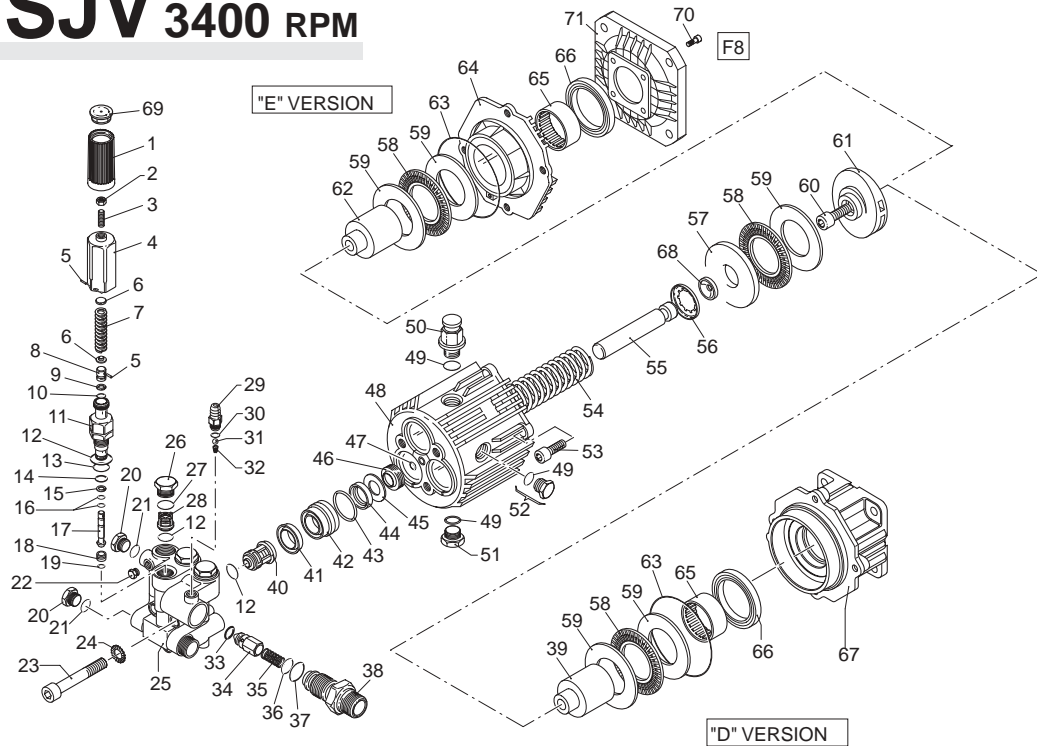

XJV & SJV 3400 RPM

Pos.	Code	Description	Qty.
1	1981780	Adjusting cap cover	1
2	1980300	Nut	1
3	1540560	Adjusting screw	1
4	1980390	Adjusting cap	1
5	1080070	Pin	2
6	1980220	Spring plate	2
7	1271070	Spring	1
8	1080041	Upper piston	1
9	1080401	Back-up ring	1
10	1080250	O-Ring	1
11	1980210	Piston guide	1
12	880830	O-Ring	7
13	740290	O-Ring	1
14	800560	O-Ring	1
15	1271170	Back-up ring	1
16	1080190	O-Ring	2
17	1271160	Lower piston	1
18	1980200	Piston seat	1
19	1470210	O-Ring	1
20	880581	Plug 1/4G	2
21	820510	O-Ring	2
22	620301	Plug 1/8G	1
23	1980310	Head bolt (443 in/lbs)	3
24	650530	Washer	3
25	1980020	Pump head	1
26	1260162	Valve cap (443 in/lbs)	3
27	960160	O-Ring	3
28	1269050	Discharge valve	6
29	1560490	Injector barb	1
30	480480	O-Ring	1
31	1250280	Ball	1
32	1560520	Spring	1
33	1460430	O-Ring	1
34	1540170	Shutter valve	1
35	1080091	Spring	1
36	394280	O-Ring	1
37	1200690	O-Ring	1
38	1270140	Chemical injector	1
39	1980100	Crankshaft	1
40	1989050	Inlet valve	3
41	1342761	High pressure packing	3
42	1980180	Piston guide	3

Pos.	Code	Description	Qty.
43	770130	O-Ring	3
44	1260440	Low pressure seal	3
45	1980170	Seal retainer	3
46	1980410	Oil seal	3
47	770090	O-Ring	1
48	1980010	Crankcase body	1
49	740290	O-Ring	3
50	1980380	Vented oil cap	1
51	1980740	Brass plug	1
52	1980290	Sight glass	1
53	180030	Bolt (228 in/lbs)	4
54	1981140	Plunger spring	3
55	1980140	Plunger	3
56	1980150	Plunger spring retainer	3
57	1980130	Plunger plate	1
58	1980250	Thrust bearing	2
59	1980240	Bearing race	3
60	850370	Bolt	1
61	1980080	Wobble plate	1
62	1980070	Wobble plate	1
63	1980060	Wobble plate	1
64	1980050	Wobble plate	1
65	1980110	Crankshaft	1
66	1980340	O-Ring	1
67	1980040	Crankcase cover	1
68	1980230	Roller bearing	1
69	480671	Oil seal	1
70	1981510	Flange	1
71	1981130	Plunger shoe	1
71	1981770	Adjusting cap plug	1
71	651000	Bolt	4
71	1320060	Motor flange	1