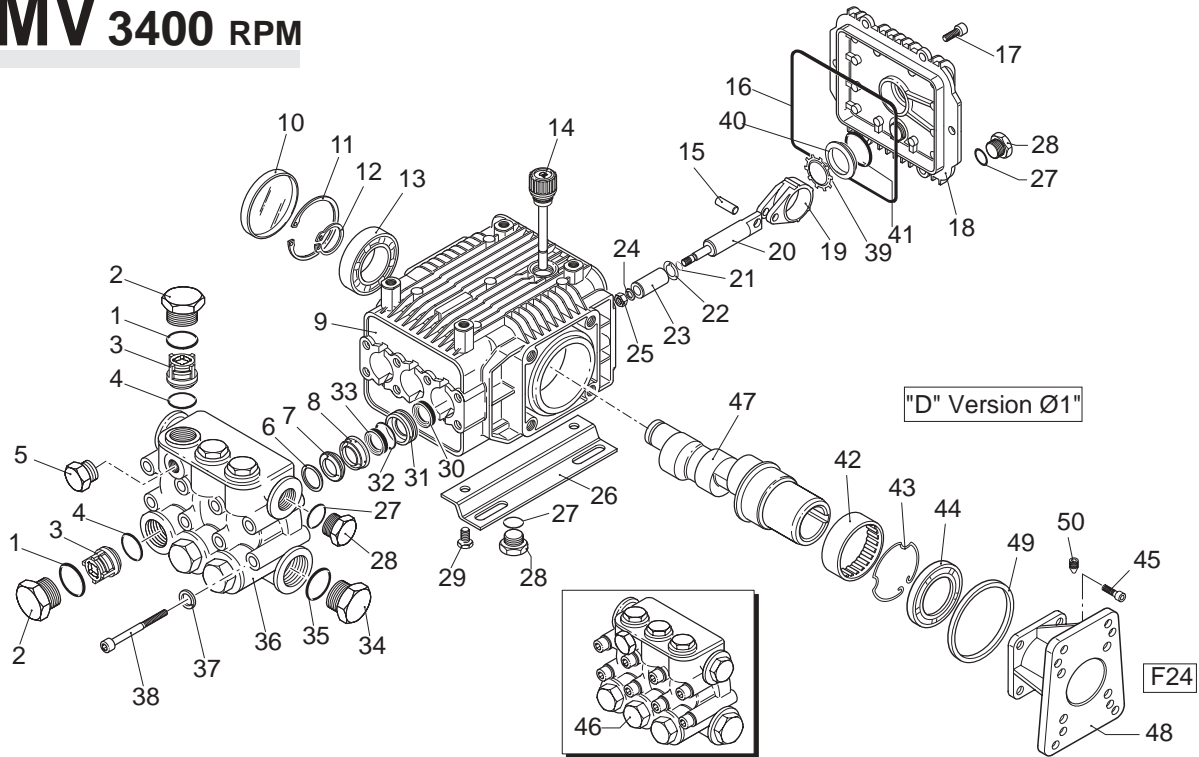

SXMV 3400 RPM

Pos.	Code	Description	Qty.
1	960160	O-Ring	6
2	1260162	Valve cap (442 in/lbs)	6
3	1260162T	Valve Cap 1/4" threaded (442 in/lbs)	1
3	1269050	Complete valve	6
4	880833	O-Ring	6
5	620301	Plug 1/8G	1
6	1780130	Support ring	3
7	1260130	High pressure packing	3
8	1780090	Piston guide	3
9	1780010	Pump body	1
10	1266740	Cap	1
11	1260790	Circlip	1
12	1780550	Snap ring	1
13	1780490	Bearing	1
14	880130	Oil cap	1
15	1780050	Piston pin	3
16	1780510	O-Ring	1
17	1200430	Bolt (89 in/lbs)	6
18	1789010	Complete cover	1
19	1780710	Bronze connecting rod	3
20	1780060	Guiding piston	3
21	480480	O-Ring	3
22	1260091	Washer (slinger)	3
23	1780070	Plunger	3
24	1260100	Piston washer	3
25	1260110	Nut (106 in/lbs)	3
26	1380141	Mounting rail	2
26b	2729	5/8" Rail Kit	1
26c	2633H	2-5/8" Rail Kit	1
27	740290	O-Ring	3
28	1980740	3/8" G plug	3
29	1260470	Bolt	4
30	1260460	Oil seal	3
31	1780100	Rear piston guide	3
32	770260	O-Ring	3
33	1260440	Low pressure seal	3
34	820361	Brass Plug 1/2G	1
35	180101	O-Ring	1
36	1781060	Pump head	1
37	1381550	Washer	8
38	1322730	Head bolt (133 in/lbs)	8
39	1260430	Snap ring	1
40	1260250	Oil sight glass	1

Pos.	Code	Description	Qty.
41	1140450	O-Ring	1
42	1321190	Bearing	1
43	1321080	Snap ring	1
44	480671	Oil seal	1
45	180030	Bolt	4
46	1789209	Pump head pre assem.	1
46	1780340	Hollow shaft Ø1"	○ 1
46	1780920	Hollow shaft Ø1"	□ 1
46	1780330	Hollow shaft Ø1"	▽ 1
48	1597	Gas engine flange	1
49	1780430	Bushing	1
50	820440	Set screw	1

Legend

Ø15	Ø15	Ø15
For ○	For □	For ▽
SXMV3G40	SXMV3.5G40	SXMV4G35

Repair Kits

Water Seals	Valves	Pistons	Oil Seals
Kit 2741	Kit 2125	Kit 2544	Kit 2787
Pos. Qty.	Pos. Qty.	Pos. Qty.	Pos. Qty.
7 3	3 6	21 3	10 1
32 3	4 6	22 3	16 1
33 3		23 3	30 3
		24 3	44 1
		25 3	

Support Rings

Pos.	Qty.
6	3

Special Parts

Code	Description	Qty.
2776	Viton water seals Ø15	1
2817	Kit for up to 180°F Ø15 High Temp	1