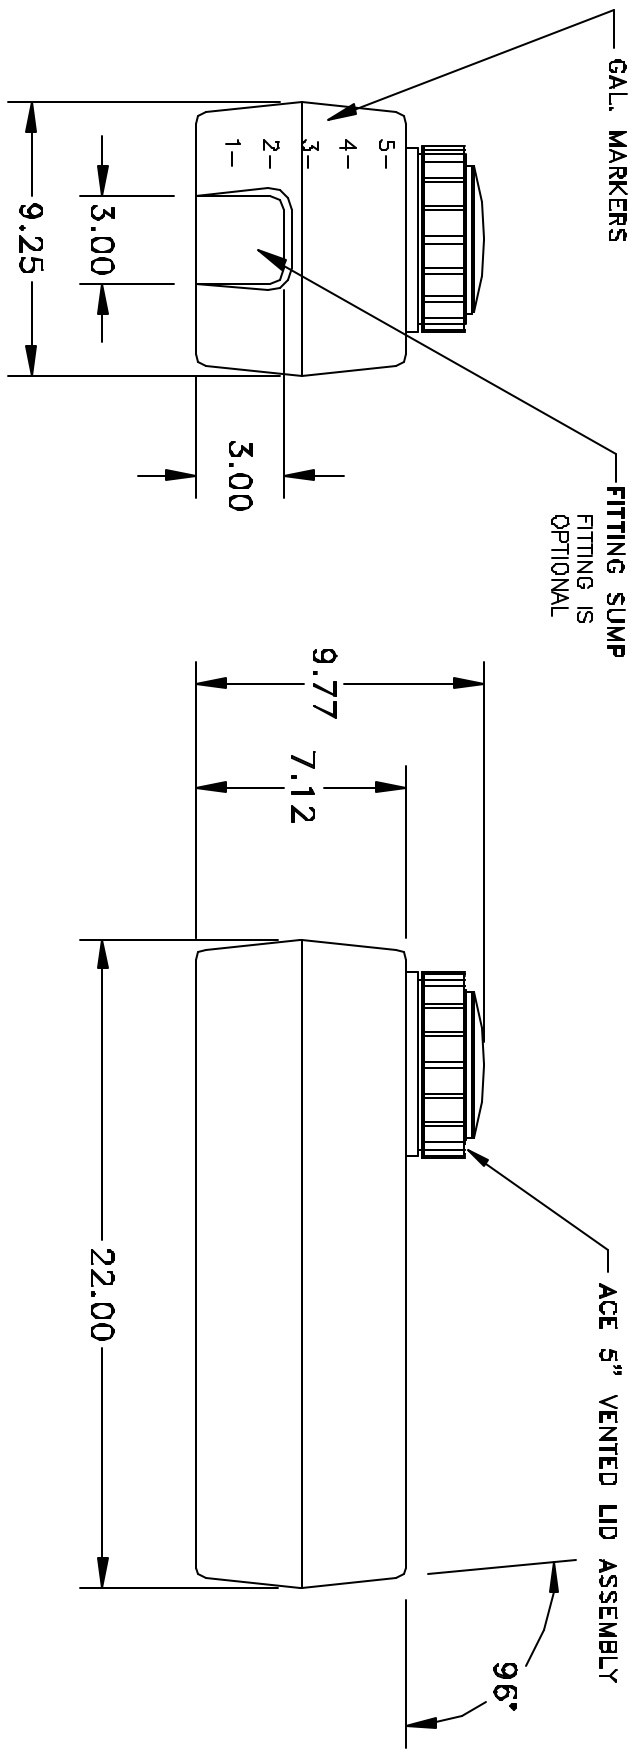

NOTE: THIS PRODUCT IS NOT DESIGNED TO CONTAIN PETROLEUM PRODUCTS. CONSULT THE FACTORY REGARDING CHEMICAL COMPATIBILITY

SP0005-RT

DRAWN / DATE		MATERIAL / SHOT WEIGHT		CLIENT / DESCRIPTION	
REH/12/30/01		M111	M135	U625	P938
APPRD. / DATE		4 LB.		ACE 5 GALLON RECTANGULAR TANK	
REH/12/30/01				A DIVISION OF DEN HARTOG INDUSTRIES, INC.	
REV	DESCRIPTION	DATE	APPRD.		

ALL DIMENSIONS ARE IN DECIMAL INCHES
TOLERANCES UNLESS OTHERWISE SPECIFIED
+ 2% @ 68° F

NOTES:
1. NATURAL COLOR

SCALE N.S.

PART NO. SP0005-RT