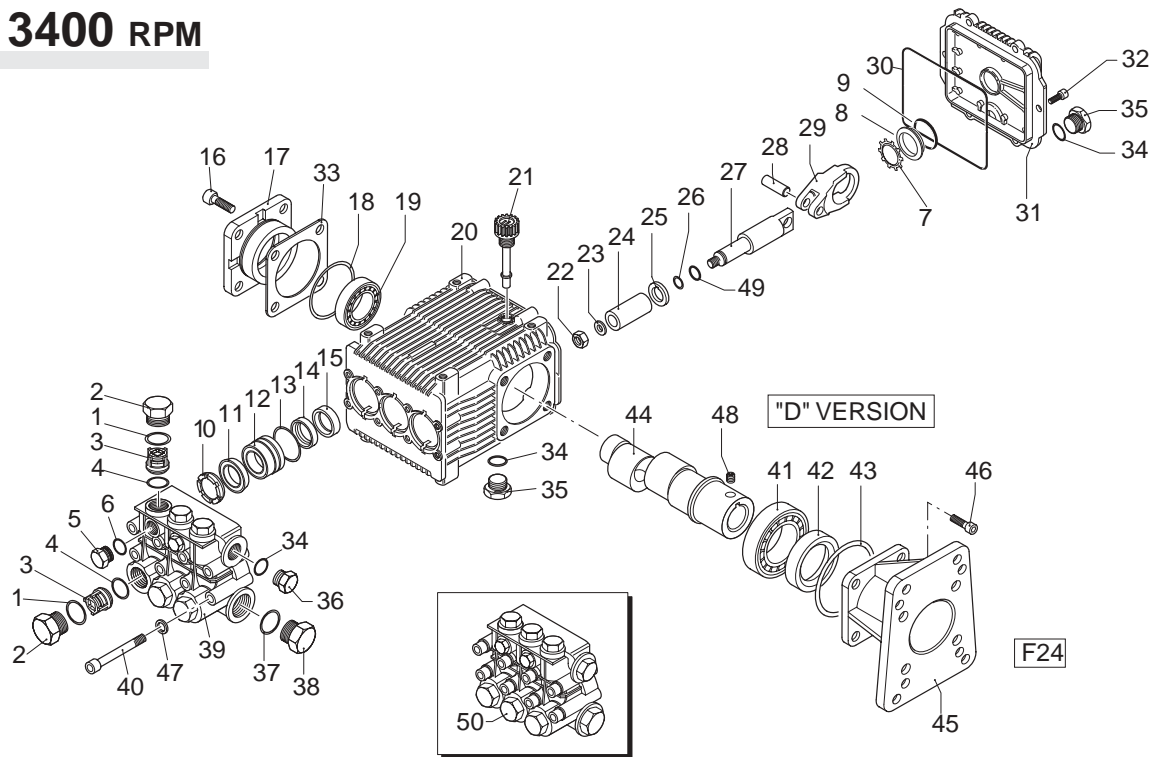

# RKV 3400 RPM

Pos.	Code	Description	Qty.
1	960160	O-Ring	6
2	960090	Valve cap Brass (478 in/lbs)	6
3	960850	Valve cap SS (478 in/lbs)	6
4	960090T	Brass valve cap 1/4" threaded	1
5	960850T	SS valve cap 1/4" threaded	1
6	889052	Complete valve	6
7	1389051	Complete valve	6
8	880830	O-Ring	6
9	880581	Plug 1/4G Brass	2
10	1380690	Plug 1/4G NP	2
11	820510	O-Ring	2
12	1260430	Snap ring	1
13	1260250	Oil sight glass	1
14	1140450	O-Ring	1
15	960110	Support ring	3
16	880320	High pressure packing	3
17	1380090	Piston guide	3
18	961240	O-Ring	3
19	880330	Gasket	3
20	1383130	Oil seal	3
21	850370	Bolt (217 in/lbs)	8
22	1380050	Closed bearing sup.	1
23	640030	O-Ring	2
24	2280240	Bearing	1
25	1382770	Pump housing	1
26	880130	Oil cap	1
27	962010	Nut (106 in/lbs)	3
28	962000	Washer	3
29	1380940	Piston	3
30	1380950	Slinger	3
31	600180	O-Ring	3
32	1380920	Guiding piston	3
33	1380060	Piston pin	3
34	1383050	Aluminum con-rod	3
35	1383020	Bronze con-rod	3
36	1780510	O-Ring	1
37	1789010	Complete cover	1
38	1343510	Bolt (89 in/lbs)	6
39	1380120	0.10mm shim	1-3
40	1380130	0.20mm shim	1-3
41	1380530	0.25mm shim	1-3
42	1382810	0.05mm shim	1-3
43	740290	O-Ring	3
44	1980740	3/8" G plug	2

Pos.	Code	Description	Qty.
36	1980740	3/8" G plug Brass	2
37	1981180	3/8" G plug NP	2
38	180101	O-Ring	1
39	820361	Plug 1/4G Brass	2
40	960870	Plug 1/4G NP	2
41	1381071	Pump head	1
42	1381070	Pump head	1
43	820150	Head bolt (217 in/lbs)	8
44	1380320	Bearing	1
45	621170	Oil seal	1
46	1380220	O-Ring	1
47	2280140	Hollow shaft 1"	1
48	2280130	Hollow shaft 1"	1
49	2280590	Hollow shaft 1"	1
	2280600	Hollow shaft 1"	1
	1597	Gas engine flange	1
	180030	Bolt	4
	1381850	Washer	8
	820440	Set screw	1
	1080401	Back-up ring	3
	1389232	Complete pump head	1
	1389228	Complete pump head	1
	1389224	Complete pump head	1

Legend			
Ø 18	Ø 18	Ø 18	Ø 18
For ○	For □	For ▼	For ◆
RKV3.5G30	RKV4G30A	RKV5G32 RKV4.5G40H	RKV5.5G40H
	For ■	For ▲	For ★
	RKV4G32	RKV3.5G35H RKV3.5G40H	RKV4G35H RKV4G36 RKV4G40H