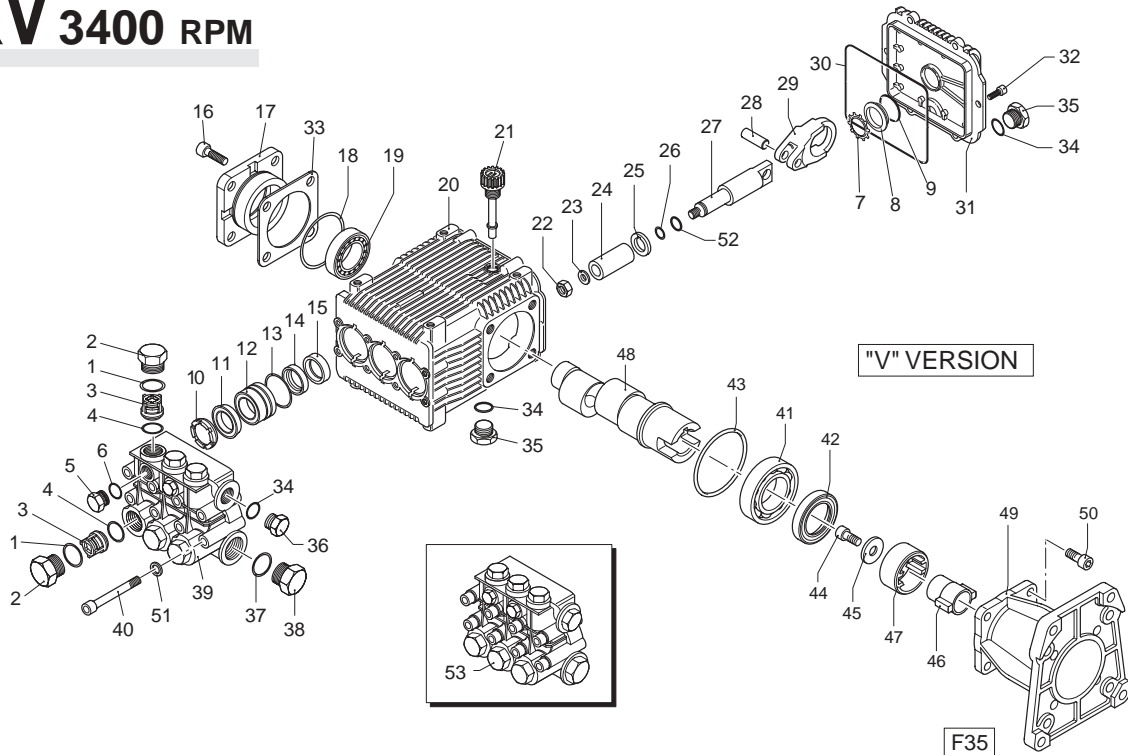

# GRKV 3400 RPM

Pos.	Code	Description	Qty.
1	960160	O-Ring	6
1	960090	Brass valve cap(478 in/lbs) □	6
1	960850	S.S. valve cap (478 in/lbs) □	6
1	960090T	Brass valve cap 1/4" threaded	1
1	960850T	SS valve cap 1/4" threaded	1
3	889052	Complete valve	6
4	880830	O-Ring	6
5	880581	Plug 1/4" G (brass) ○	2
5	1380690	Plug 1/4" G (nickel plated) □	2
6	820510	O-Ring	2
7	1260430	Snap ring	1
8	1260250	Oil sight glass	1
9	1140450	O-Ring	1
10	960110	Support ring	3
11	880320	High pressure packing	3
12	1380090	Piston guide	3
13	961240	O-Ring	3
14	880330	Low pressure seal	3
15	1383130	Oil seal	3
16	850370	Bolt (217 in/lbs)	4
17	1380050	Bearing support	1
18	640030	O-Ring	1
19	2280240	Bearing	1
20	1382770	Pump housing	1
21	880130	Vented oil cap	1
22	962010	Nut (106 in/lbs)	3
23	962000	Washer	3
24	1380940	Piston	3
25	1380950	Washer	3
26	600180	O-Ring	3
27	1380920	Piston rod	3
28	1380060	Piston rod pin	3
29	1383050	Aluminum con-rod	3
29	1383020	Bronze con-rod	3
30	1780510	O-Ring	1
31	1789010	Rear cover	1
32	1343510	Bolt (89 in/lbs)	6
33	1380120	0.10mm shim	1-3
33	1380130	0.20mm shim	1-3
33	1380530	0.25mm shim	1-3
33	1382810	0.05mm shim	1-3
34	740290	O-Ring	3
35	1980740	3/8" G plug	2

Pos.	Code	Description	Qty.
36	1980740	3/8" G plug Brass	1
36	1981180	3/8" G plug NP	1
37	180101	O-Ring	1
38	820361	Plug 1/2" Brass ○	1
38	960870	Plug 1/2" NP □	1
39	1381071	Brass pump head ○	1
39	1381070	Nickel plated pump head □	1
40	820150	Head bolt (217 in/lbs)	8
41	1380320	Bearing	1
42	621170	Oil seal	1
43	1380220	O-Ring	1
44	620440	Screw	1
45	2280450	Washer	1
46	2280410	Coupling	1
47	2280420	Coupling snap ring	1
48	2280440	Hollow shaft Ø 1"	1
49	2280430	Gas engine flange	1
50	180030	Bolt (217 in/lbs)	4
51	1381850	Washer	8
52	1080401	Back-up ring	3
53	1389232	Pump head assembly ○	1
53	1389224	Pump head assembly □	1

## Legend

Ø18	Ø18
For ○	For □
GRKV4G30A	GRKV4G35H
GRKV4G32	

## Special Parts

Code	Description	Qty.
2809	Viton water seals Ø18	1